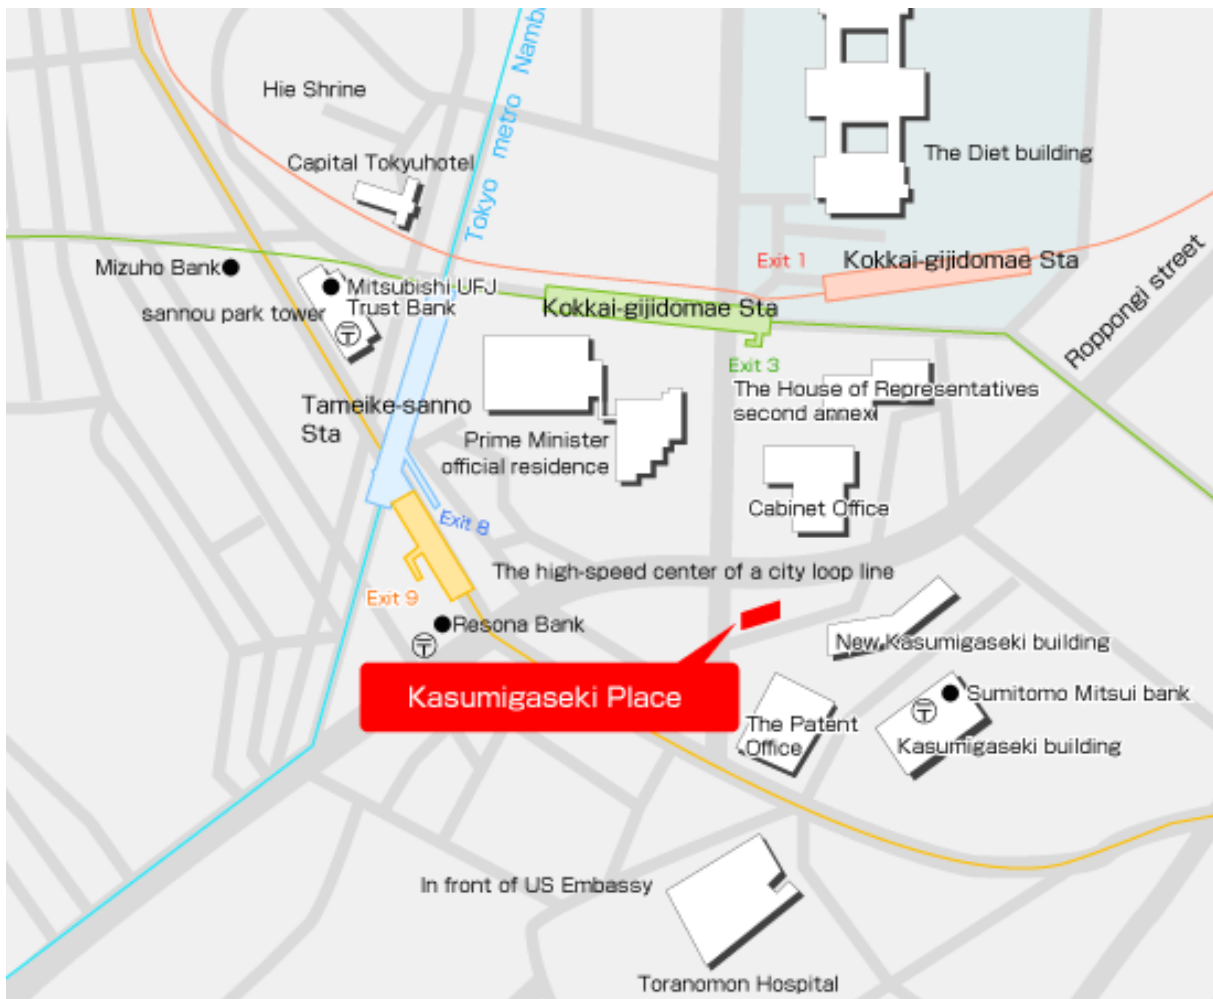

Kasumigaseki Place, 3-6-7 Kasumigaseki, Chiyoda-ku, Tokyo 100-0013 JAPAN

TEL : +81(0)3-5510-2651 FAX : +81(0)3-5510-0134

Tameike Sanno Station (Ginza line and Nanboku line) 4 minutes walk
Kokkaigjidou Mae Station (Marunouchi line and Chiyoda line) 4 minutes walk
